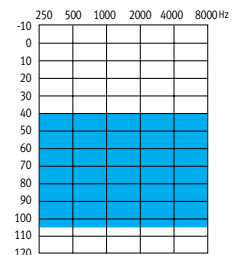

## Fitting range

Standard Receiver (S)  
(46/111)

Moderate Receiver (M)  
(50/114)

Power Receiver (P)  
(58/122)

Ultra Power Receiver (UP)  
(67/130)

— Open dome/cap dome  
- - - Vented dome  
... Power dome/SlimTip