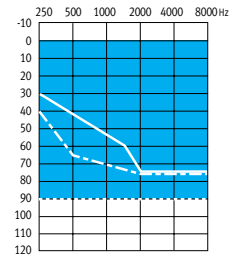

Moderate Receiver (M)
(50/114)