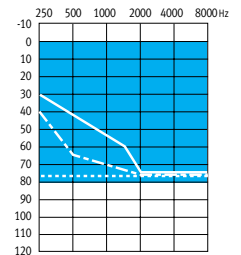

Fitting range

Standard Receiver (S)
(46/111)