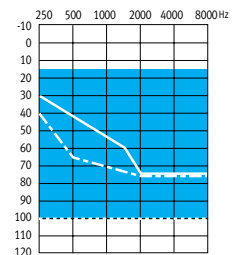

## Fitting range

Standard Receiver (S)  
(46/111)

Moderate Receiver (M)  
(50/114)

Power Receiver (P)  
(58/122)

Ultra Power Receiver (UP)  
(67/130)

— Open dome/cap dome  
- - - Vented dome  
... Power dome/SlimTip